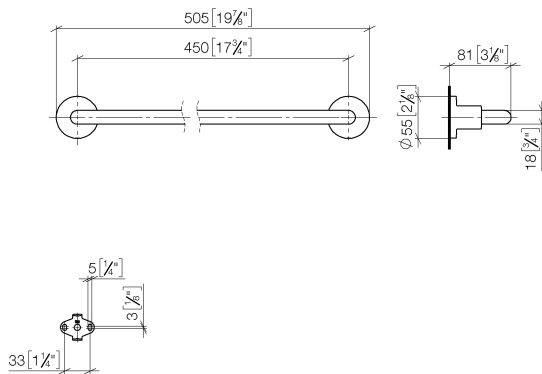

Bathtub - Tara.

Towel bar - polished chrome

Article number: 83 045 892-00

- Center to center 17-3/4"
- Width 19-7/8"
- Height 2-1/8"
- Flange diameter 2-1/8"
- 3-1/4" Projection

polished chrome

Discontinued items available to order until 31.12.9999

Dimensional drawing

mm [inches]

All dimensions in mm / inch = mm x 0,0394

Bathtub - Tara.

Towel bar - polished chrome

Article number: 83 045 892-00

Bathtub - Tara.

Towel bar - polished chrome

Spare parts list

Number	Item Number	Designation	Number of units
1	05 28 22 588 00-00	holder	1
2	08 17 89 505-00	holder	2
3	04 31 11 113 00 90	pin	2
4	09 30 11 046 90	disc	2
5	09 30 30 071 90	screw	2
6	05 17 20 739 00 90	fixing set	2