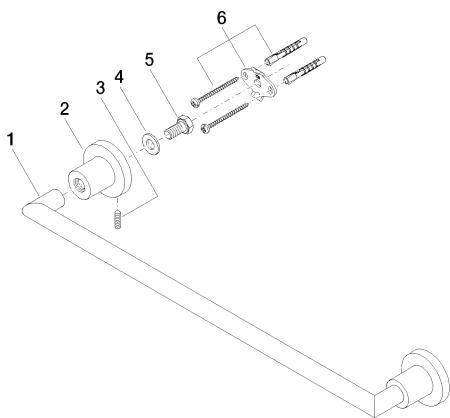

Bathtub - Tara.

Towel bar - polished chrome

Article number: 83 045 892-00

- Center to center 17-3/4"
- Width 19-7/8"
- Height 2-1/8"
- Flange diameter 2-1/8"
- 3-1/4" Projection

polished chrome

Discontinued items available to order until 31.12.9999

Dimensional drawing

mm [inches]

All dimensions in mm / inch = mm x 0,0394

Bathtub - Tara.

Towel bar - polished chrome

Article number: 83 045 892-00

Bathtub - Tara.

Towel bar - polished chrome

Spare parts list

Number	Item Number	Designation	Number of units
1	05 28 22 588 00-00	holder	1
2	08 17 89 505-00	holder	2
3	04 31 11 113 00 90	pin	2
4	09 30 11 046 90	disc	2
5	09 30 30 071 90	screw	2
6	05 17 20 739 00 90	fixing set	2